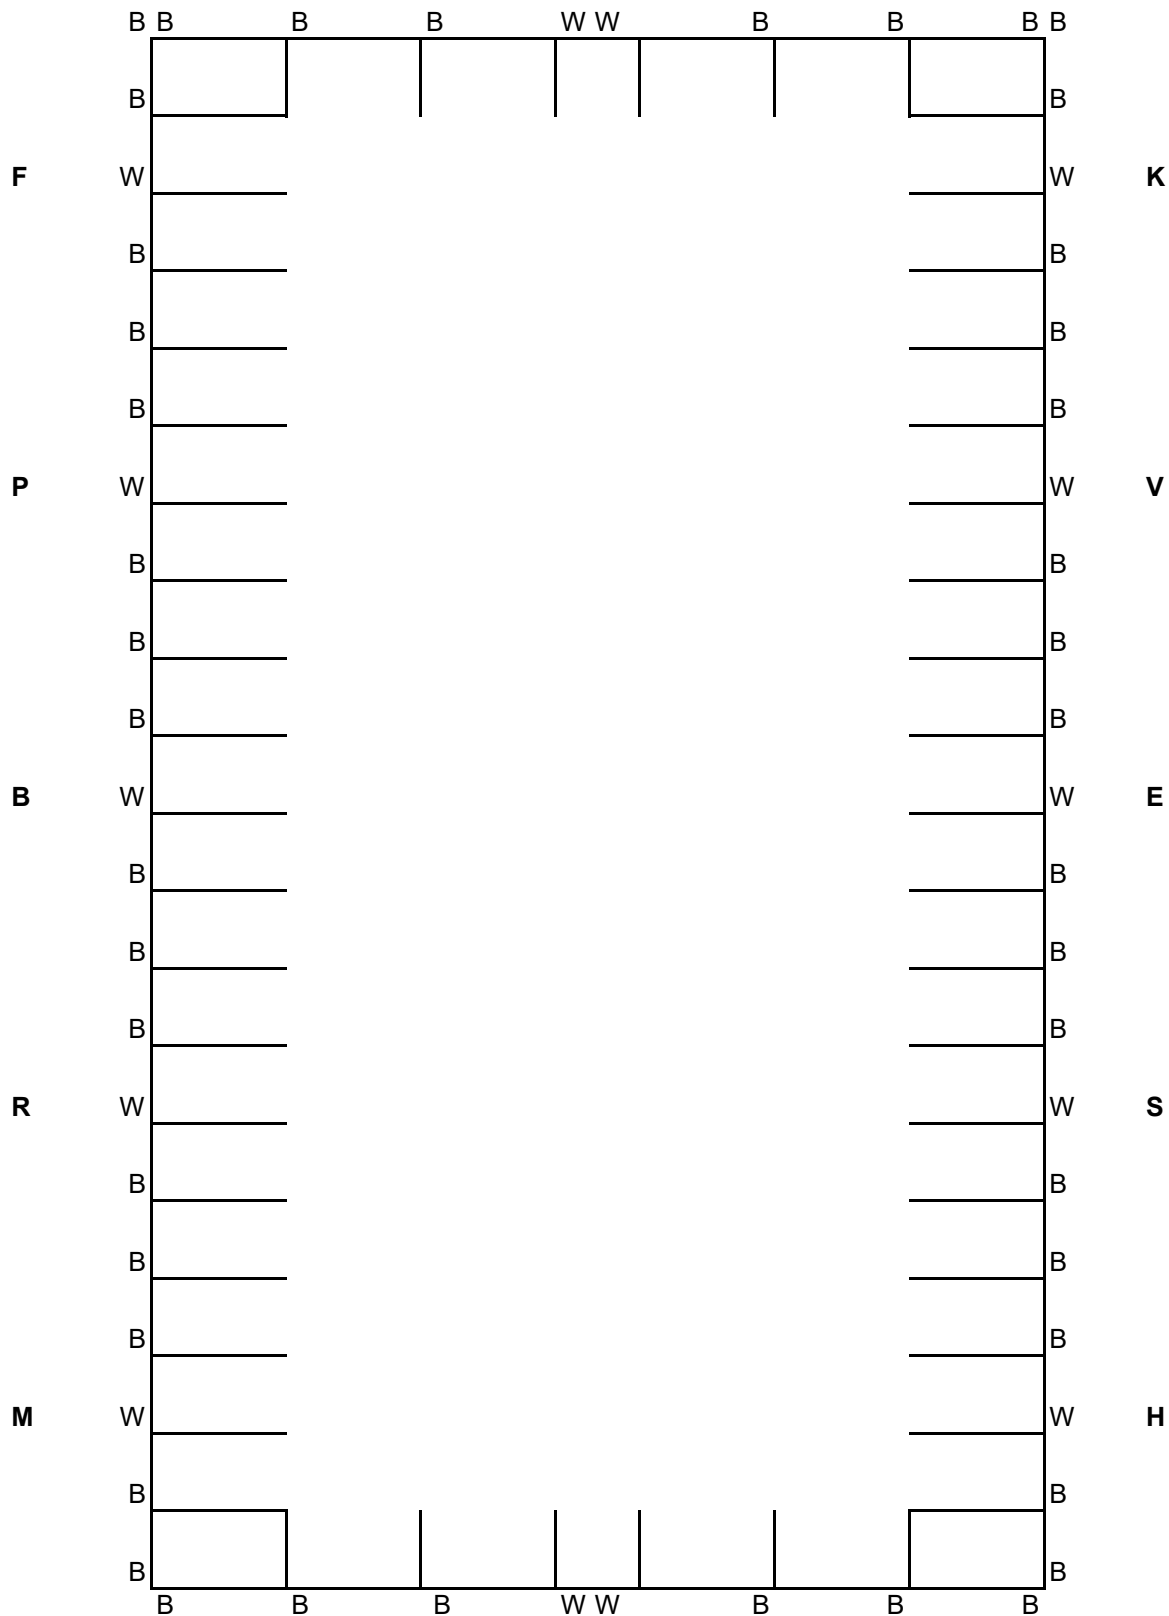

A

C

JUDGE

Judges are 5 meters (16 ft) behind letter

Judge at M or H (corner) is 2.5 meters (8 feet) from the long side in line with Judge at C